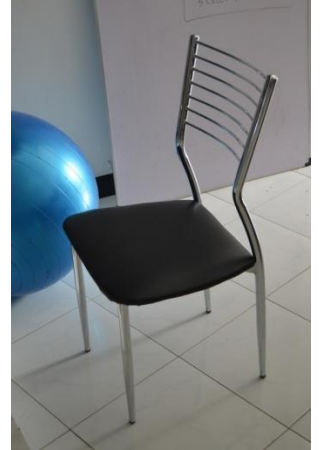

Bar Stool – Black 1

Bar Stool – White

Bar Stool – Black 2

Chair 1

Chair 2

White Molded Evie Chairs

Plant 3-4ft

Sofa black 3+1+1